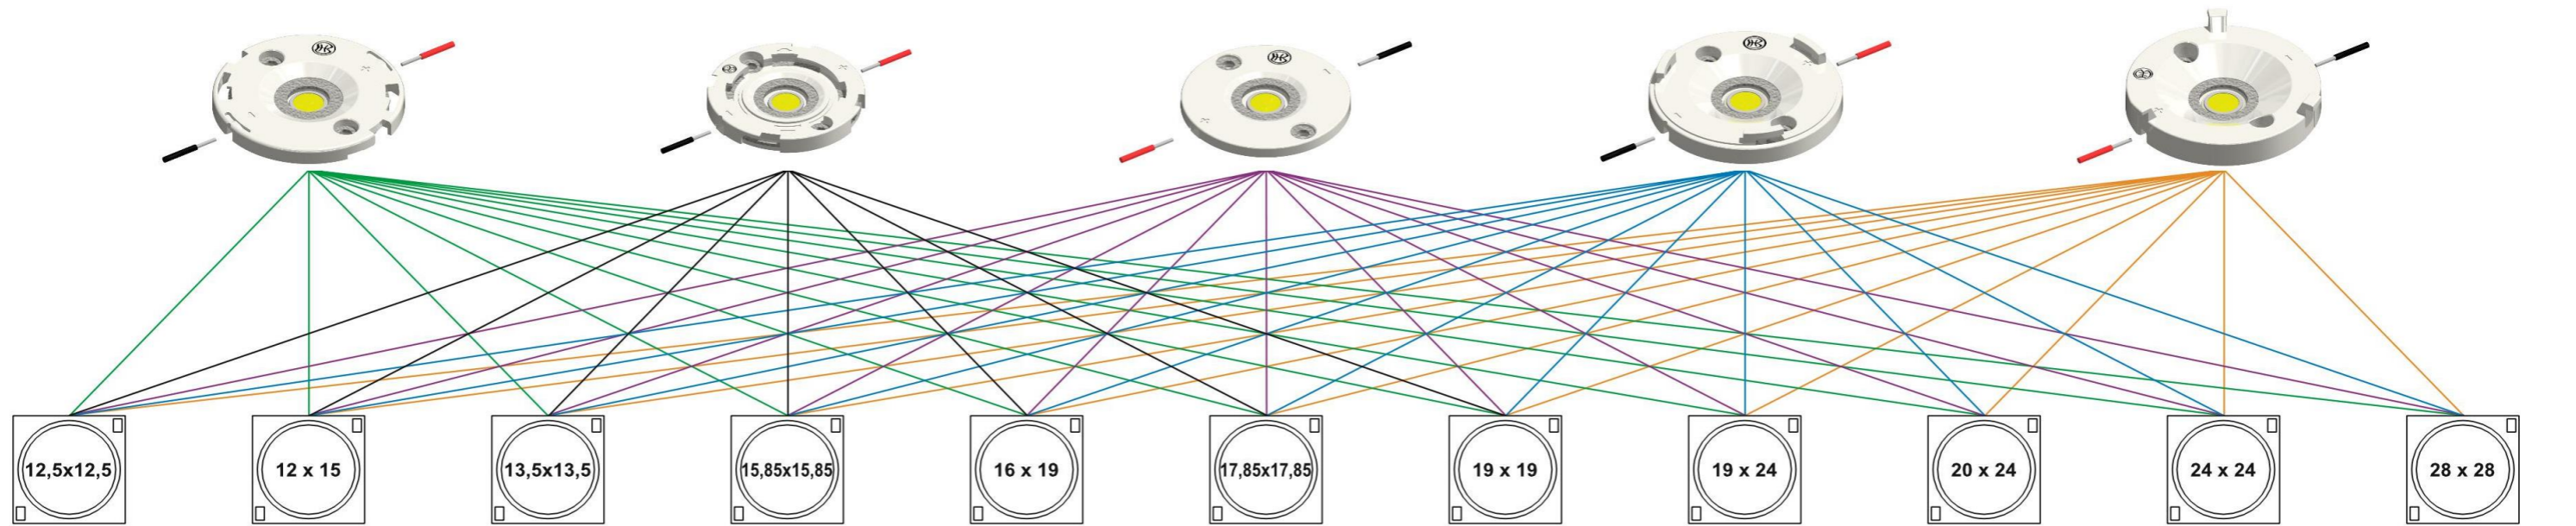

Housing 3Hook

Diameter 50mm
suitable Optics e.g.:

- Ledil ANGELA
- Ledil ANGELETTE
- Ledil ANGELINA
- Ledil MOLLY
- Ledil RONDA (HOLDER A)
- Carclo S1

Housing Lena

Diameter 50mm
suitable Optics e.g.:

- Ledil LENA
- Ledil LENINA